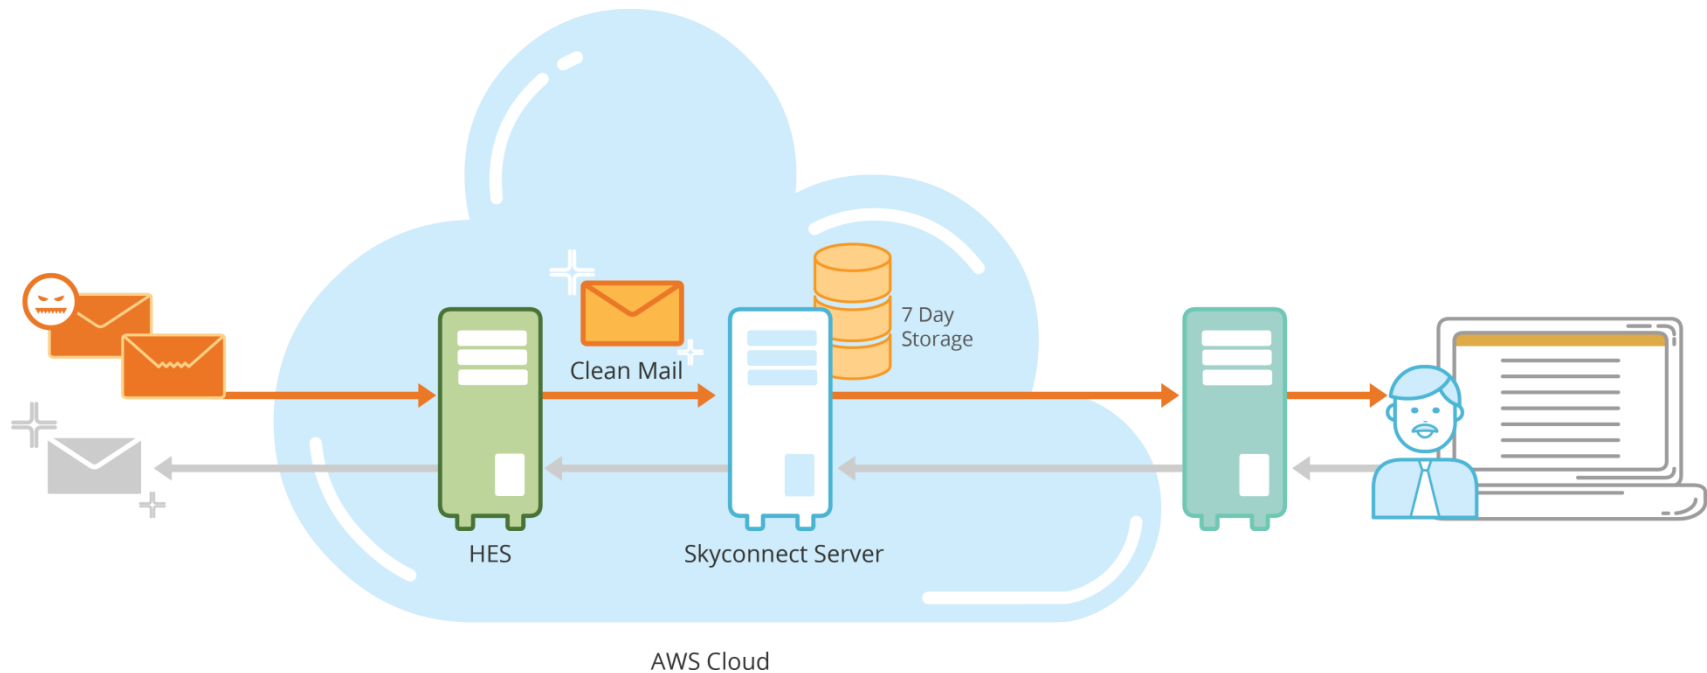

## Clrstream from SkyConnect

Protect your organization from email-borne threats such as spam, ransom-ware and virus with spam and virus protection from Trend Micro Systems. Ensure email service availability at an affordable price with reliable mailbox hosting on Mithi SkyConnect.

# Working of the clrstream

The MX of the domain will be pointed to the Trend HES servers hosted on AWS. The mail will be cleaned of spam, viruses, ransomware and other unwanted content. The clean mail will be delivered to the domain on the Mithi SkyConnect servers also hosted on AWS. A copy of the mail will be delivered to user's mail boxes on the SkyConnect servers and the original mail forwarded to the primary server of the domain hosted either in the company premises or another data centre.

# Working of the clrstream

Similarly, outgoing mail will be routed via the Mithi Sky Connect servers and HES to the destination domain. The outgoing mail will be scanned for virus.

# Working of the clrstream

In case of the primary server going down, end users can access their mail boxes on the Mithi Sky Connect servers using the easy and intuitive web client Baya. They will receive new mail and also view and respond to the mails sent and received over the previous 7 days.