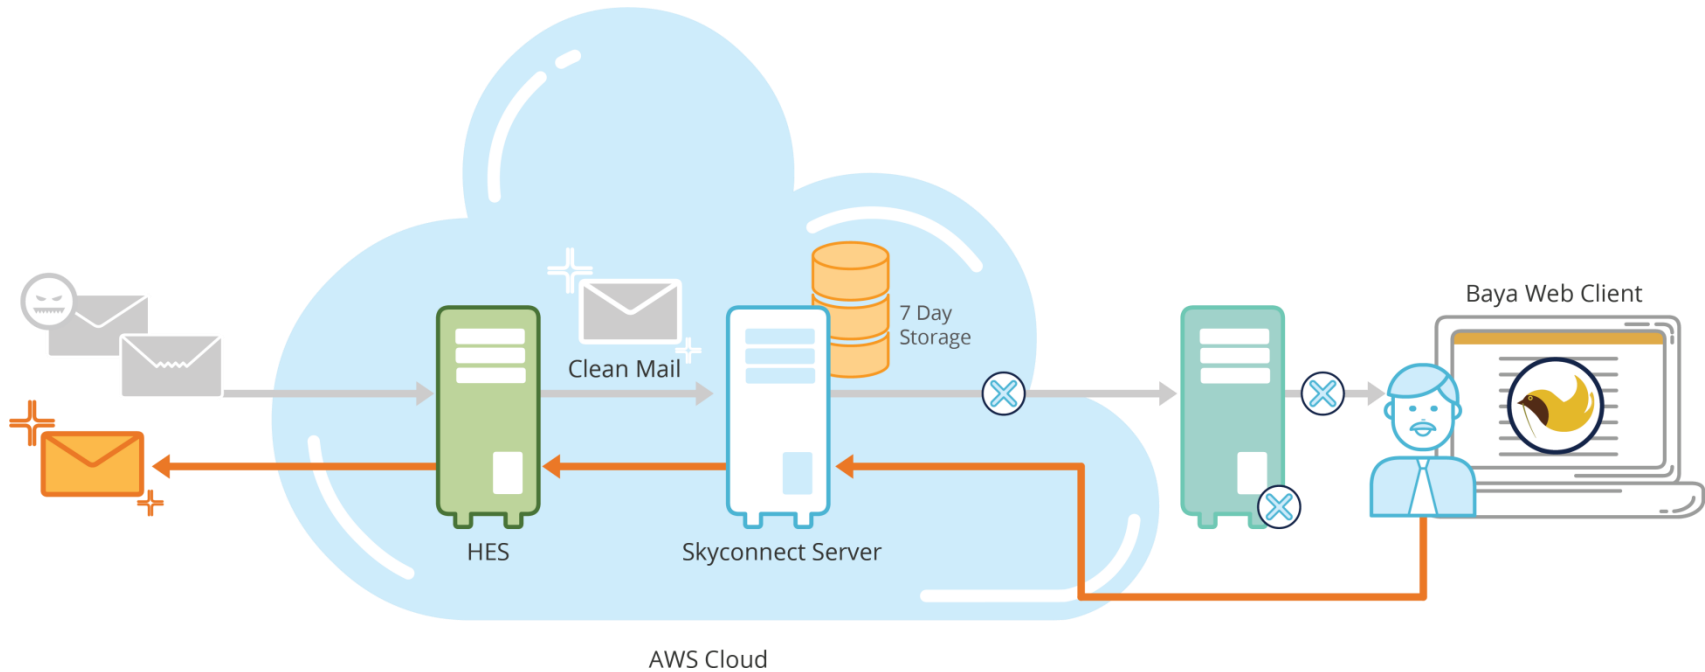

## Clrstream from SkyConnect

Protect your organization from email-borne threats such as spam, ransom-ware and virus with spam and virus protection from Trend Micro Systems. Ensure email service availability at an affordable price with reliable mailbox hosting on Mithi SkyConnect.

# Working of the clrstream

The MX of the domain will be pointed to the Trend HES servers hosted on AWS. The mail will be cleaned of spam, viruses, ransomware and other unwanted content. The clean mail will be delivered to the domain on the Mithi SkyConnect servers also hosted on AWS. A copy of the mail will be delivered to user's mail boxes on the SkyConnect servers and the original mail forwarded to the primary server of the domain hosted either in the company premises or another data centre.

# Working of the clrstream

Similarly, outgoing mail will be routed via the Mithi Sky Connect servers and HES to the destination domain. The outgoing mail will be scanned for virus.

# Working of the clrstream

In case of the primary server going down, end users can access their mail boxes on the Mithi Sky Connect servers using the easy and intuitive web client Baya. They will receive new mail and also view and respond to the mails sent and received over the previous 7 days.