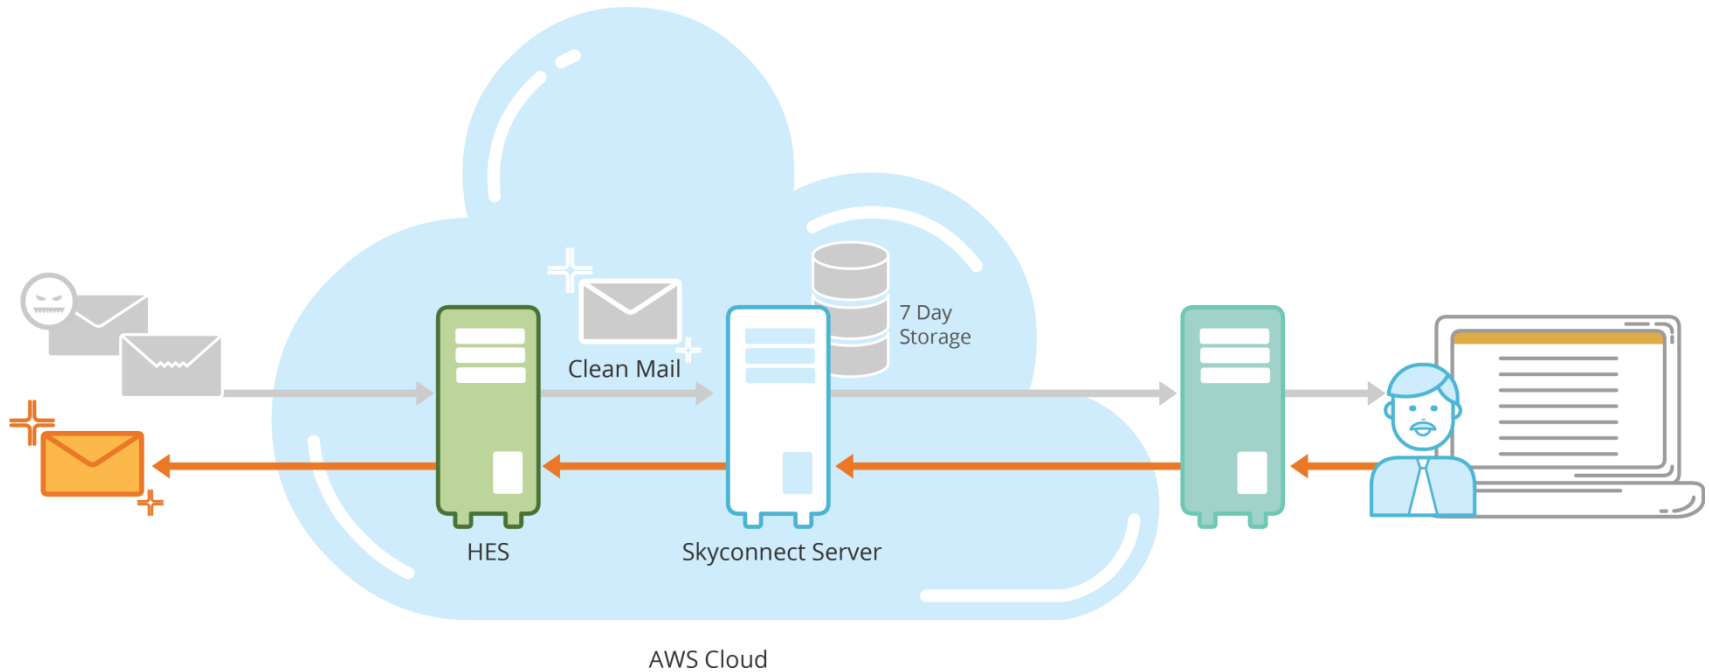

## Clrstream from SkyConnect

Protect your organization from email-borne threats such as spam, ransom-ware and virus with spam and virus protection from Trend Micro Systems. Ensure email service availability at an affordable price with reliable mailbox hosting on Mithi SkyConnect.

# Working of the clrstream

The MX of the domain will be pointed to the Trend HES servers hosted on AWS. The mail will be cleaned of spam, viruses, ransomware and other unwanted content. The clean mail will be delivered to the domain on the Mithi SkyConnect servers also hosted on AWS. A copy of the mail will be delivered to user's mail boxes on the SkyConnect servers and the original mail forwarded to the primary server of the domain hosted either in the company premises or another data centre.

# Working of the clrstream

Similarly, outgoing mail will be routed via the Mithi Sky Connect servers and HES to the destination domain. The outgoing mail will be scanned for virus.

# Working of the clrstream

In case of the primary server going down, end users can access their mail boxes on the Mithi Sky Connect servers using the easy and intuitive web client Baya. They will receive new mail and also view and respond to the mails sent and received over the previous 7 days.